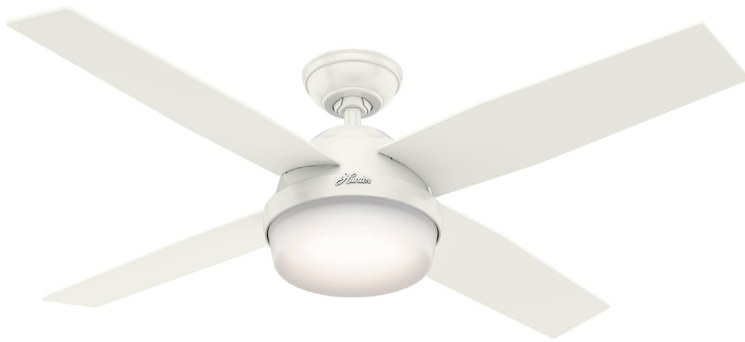

DIMENSIONS

Measured in inches

- A. 9.55 (Angled 42.55)
- B. 14.0 (Angled 47)
- C. 6.49
- D. 11

59251 | Matte Black Body with Black Willow or Dark Walnut Blades

ADDITIONAL FINISHES

59252
Fresh White Body with Washed Oak or Fresh White Blades

59450
Matte Nickel Body with Matte Nickel or Walnut Blades

FAN SPECIFICATIONS

Motor Type	Reversible	Wire Length	Control Type	Downrod	Location	Blade #	Add'l Sizes
AC	YES	32" (24" Downrod)	Handheld Remote	3" Included	Damp	4	44", 60"

AIRFLOW AND LIGHT SPECIFICATIONS

AVG Airflow	Airflow Efficiency	CFM High	Voltage	Bulbs Included	Output Per Bulb	Watts Per Bulb	Bulb Type	Base Type	LED Light Kit	CRI	CCT (Kelvins)	Dimmable
2972	78	4335	120v/60Hz	2	800	9W	LED	E26	Yes	80	3,000	Yes