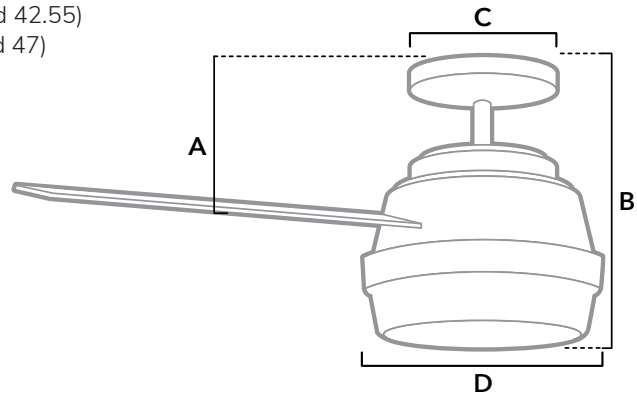

DIMENSIONS

Measured in inches

- A. 9.55 (Angled 42.55)
- B. 14.0 (Angled 47)
- C. 6.49
- D. 11

59251 | Matte Black Body with Black Willow or Dark Walnut Blades

ADDITIONAL FINISHES

59252
Fresh White Body with Washed Oak or Fresh White Blades

59450
Matte Nickel Body with Matte Nickel or Walnut Blades

FAN SPECIFICATIONS

Motor Type	Reversible	Wire Length	Control Type	Downrod	Location	Blade #	Add'l Sizes
AC	YES	32" (24" Downrod)	Handheld Remote	3" Included	Damp	4	44", 60"